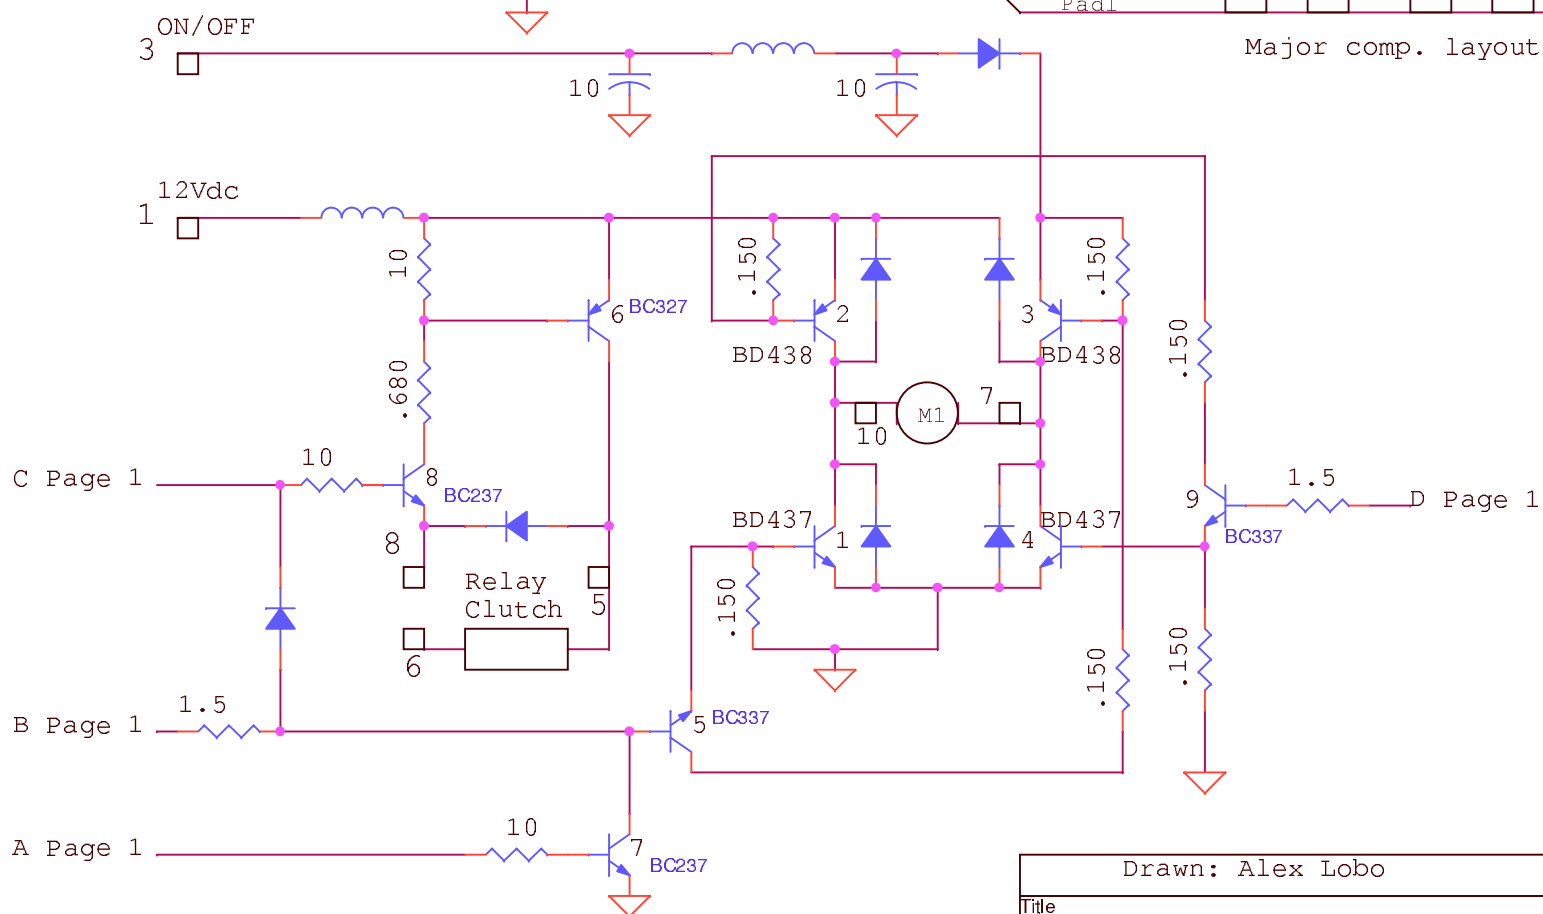

Drawn : ALEX LOBO		
Title	Cruise Control Benz 82 300TD	
Size	Document Number	Rev 1
Date:	Thursday, May 22, 2003	Sheet 1 of 2

Drawn: Alex Lobo		
Title <Title> Cruise Control Benz 82 300TD		
Size A	Document Number <Doc>	Rev <Rev> Cpd
Date: Friday, May 23, 2003	Sheet 2 of 2	