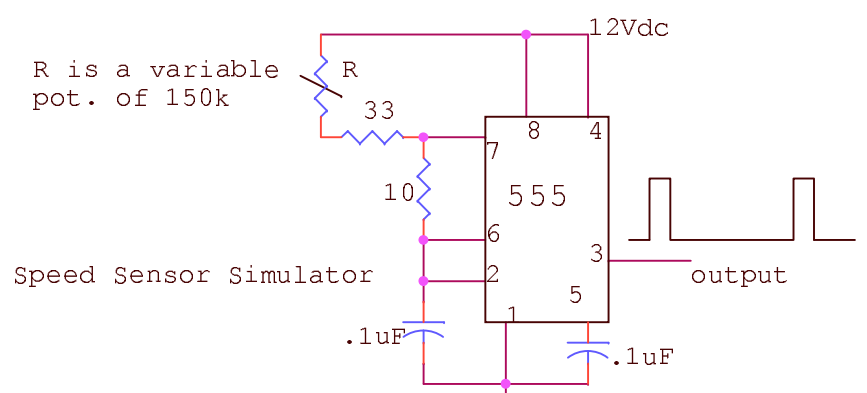

Drawn : ALEX LOBO		
Title	Cruise Control Benz 82 300TD	
Size	Document Number	Rev 1
Date:	Thursday, May 22, 2003	Sheet 1 of 2

Drawn: Alex Lobo		
Title <Title> Cruise Control Benz 82 300TD		
Size A	Document Number <Doc>	Rev <Rev> Cpd
Date: Friday, May 23, 2003	Sheet 2 of 2	