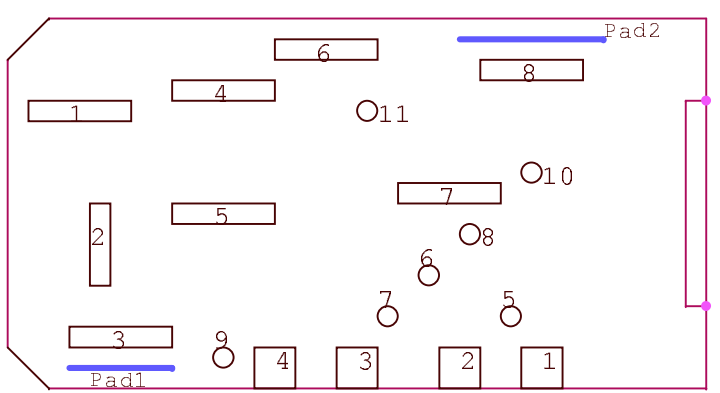

Drawn : ALEX LOBO		
Title	Cruise Control Benz 82 300TD	
Size	Document Number	Rev 1
Date:	Thursday, May 22, 2003	Sheet 1 of 2

Drawn: Alex Lobo		
Title <Title> Cruise Control Benz 82 300TD		
Size A	Document Number <Doc>	Rev <Rev> Cpd
Date: Friday, May 23, 2003	Sheet 2 of 2	